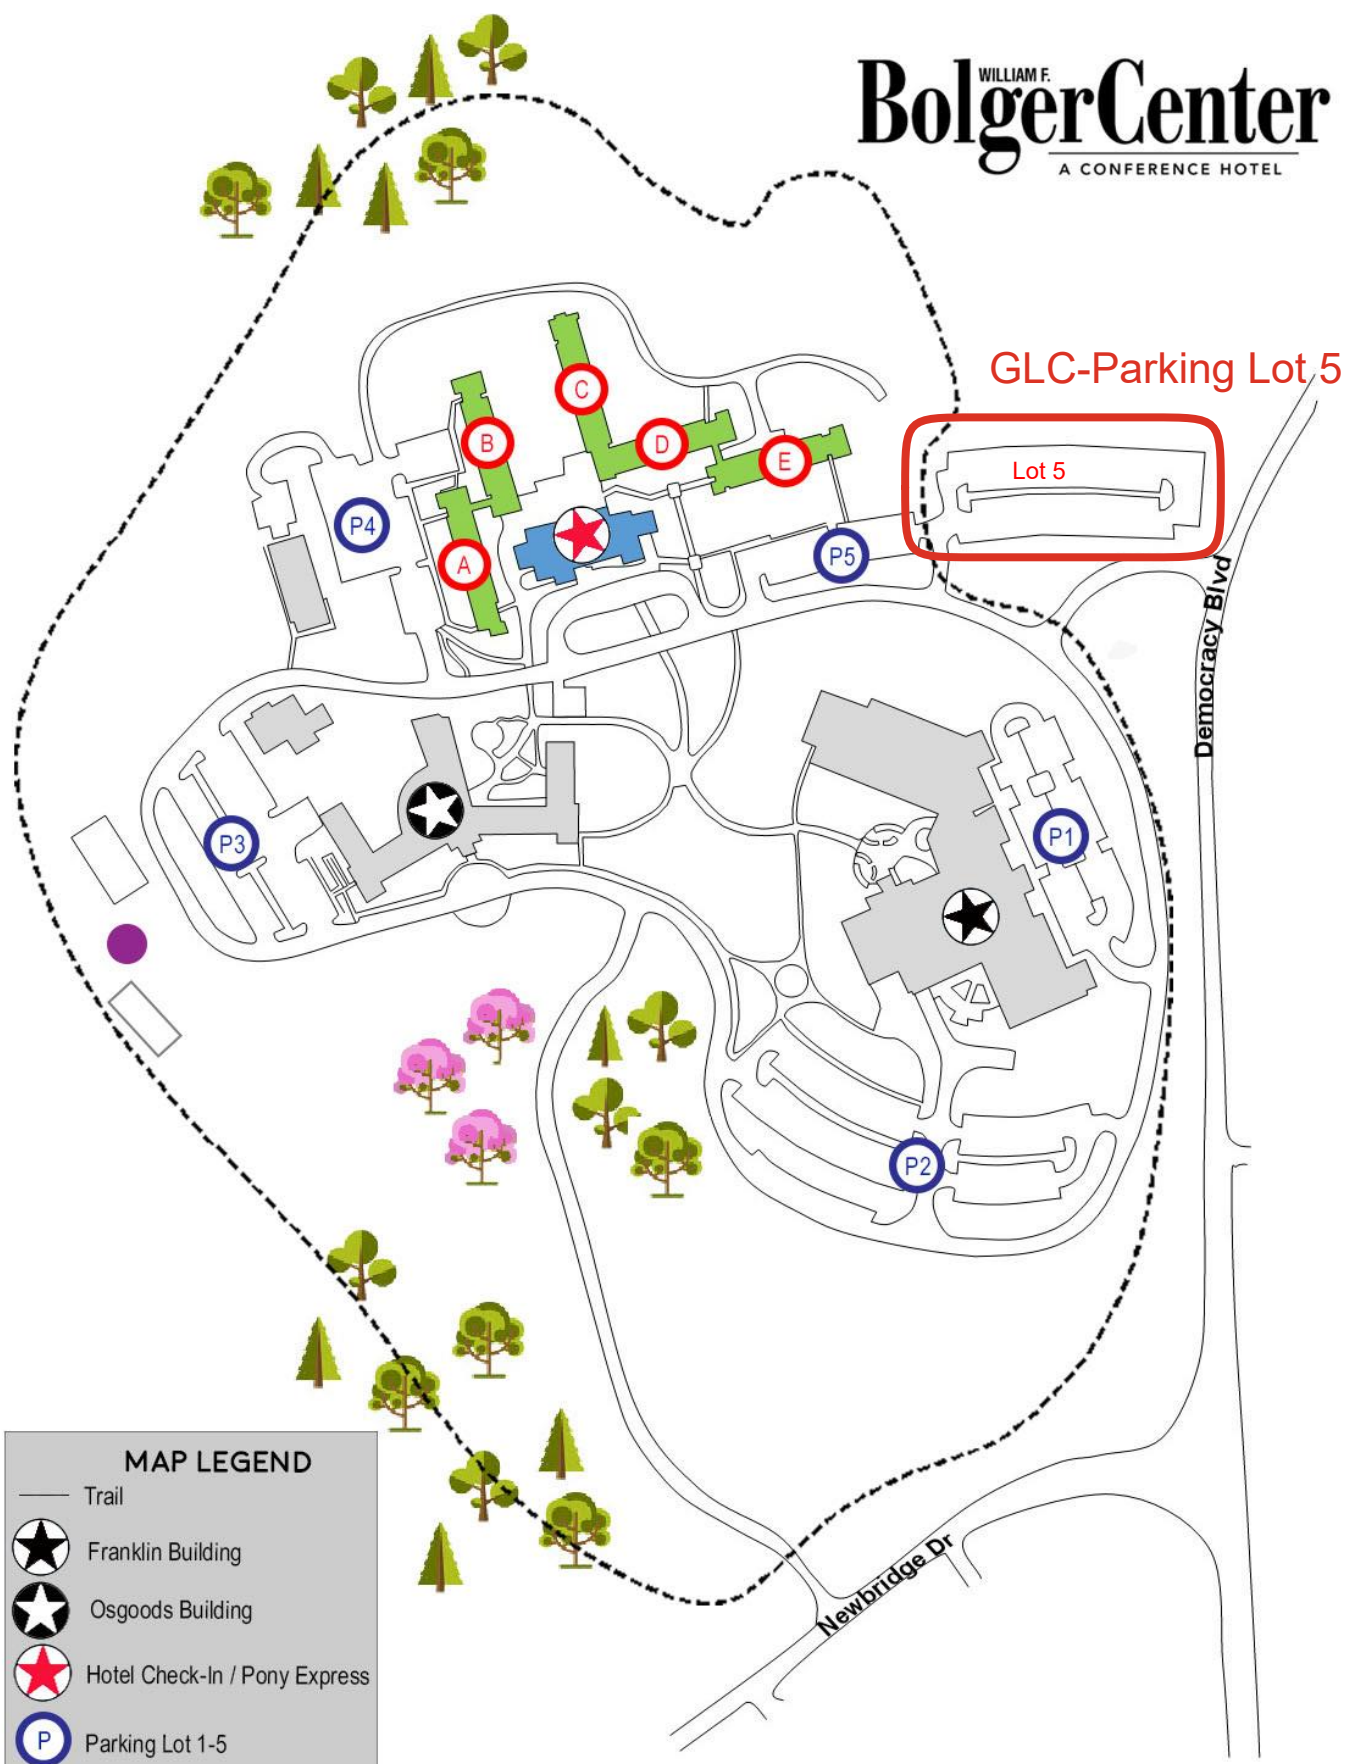

WILLIAM F. BolgerCenter

A CONFERENCE HOTEL

GLC-Parking Lot 5

Lot 5

MAP LEGEND

- Trail
- ★ Franklin Building
- ★ Osgoods Building
- ★ Hotel Check-In / Pony Express
- P Parking Lot 1-5
- A-E Guestroom Bldgs
- Sport Courts